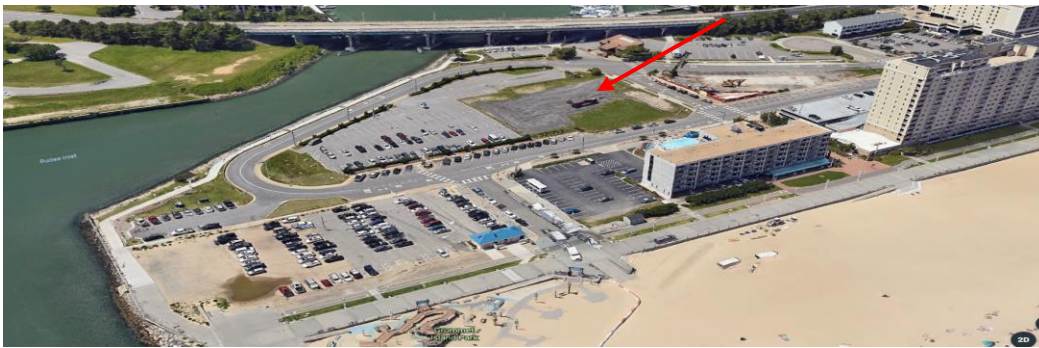

PARKING

Once a concession vehicle has been off-loaded, there are several parking options. We strongly suggest you park at the hotel or residence in which you are staying during the event weekend.

SHORT TERM PARKING

There are short-term/hourly parking lots and garages located at 2nd Street, 4th Street, 9th Street, 19th Street, 25th Street, and 31st Street. More information and rates can be found [HERE](#).

LONG TERM PARKING

Rudee Loop (enclosed gravel/grass lot)

- Trucks and trailers may be parked in the this location
- Lot permitted for parking only, **NOT for camping.**

Parking space is limited, and only available on a first-come, first-served basis